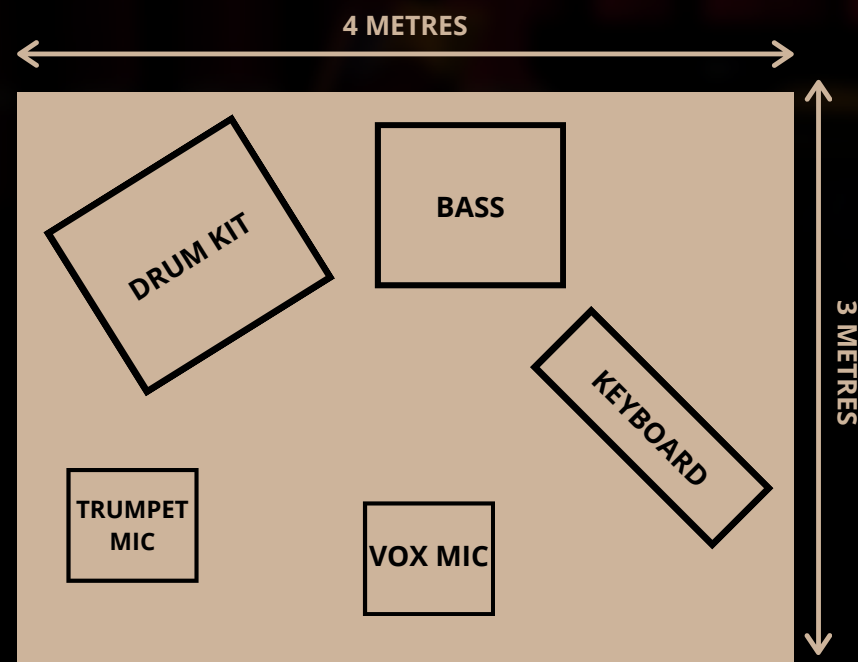

WWW.SOUNDCLOUD.COM/RUBYROBINSONMUSIC

Scan or click the code below for the Debut Live Album -

Socials

[RUBYROBINSONMUSIC](https://www.tiktok.com/@RUBYROBINSONMUSIC)

[RUBYROBINSONMUSIC](https://www.instagram.com/RUBYROBINSONMUSIC)

[RUBYROBINSONMUSIC](https://www.facebook.com/RUBYROBINSONMUSIC)

[RUBYTHEJAZZDIVA](https://twitter.com/RUBYTHEJAZZDIVA)

[RUBYROBINSONMUSIC](https://www.youtube.com/RUBYROBINSONMUSIC)

Floor Plans

*Suitable for Solo.

*Suitable for Duo & Trio.

*Suitable for Quintet & Quartet.

PLEASE NOTE:

- These measurements are for **ideal** scenarios. All arrangements can be catered for.
- For Big Band requirements and measurements, please **enquire** separately.
- For outdoor bookings - a flat surface, shelter from weather and access to electricity will need to be provided.